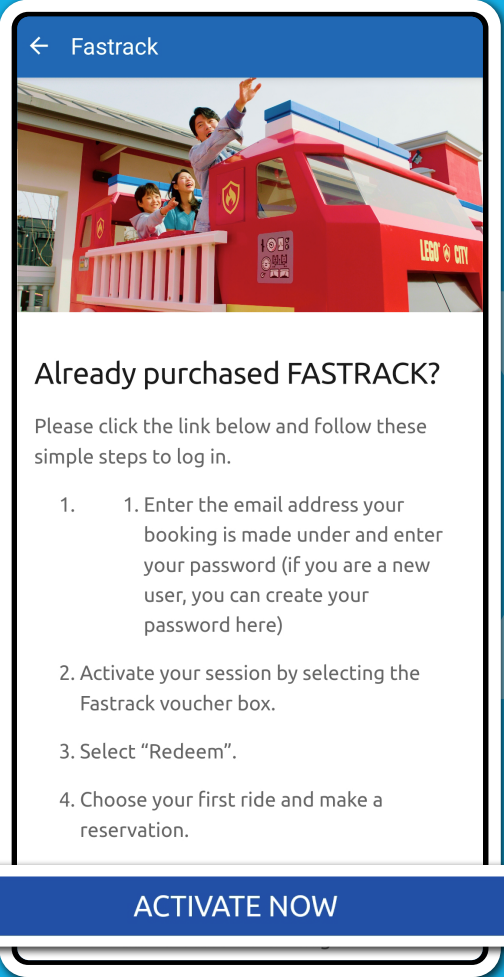

Fastrack

***A GUIDE TO MAKE
THE MOST OUT OF YOUR DAY***

패스트트랙 사용 방법

1

Fastrack

DOWNLOAD LEGOLAND® APP

앱을 다운로드 해주세요.

 **Fastrack**
The Fastest Way to Enjoy the Park >

ACTIVATE NOW

Fastrack

Fastrack

BUY Fastrack
Fastrack is available to use today until 6:00 PM.

Fastrack Express
Redeem your Fastrack here.

A-Z Wait time

Recommended

Anchors Away
Open
5 mins

Brick Party
Open
5 mins

legoland-fastrack.kr

Not logged in

- Attractions
- Account
- Log in**
- English
- Terms of Service
- How to use

LoQueue

Log in

Please enter the email address used to for Fastrack or Hero Pass at LEGOLAND Korea, and enter your password. If this is your first time logging in, this is where you will create your