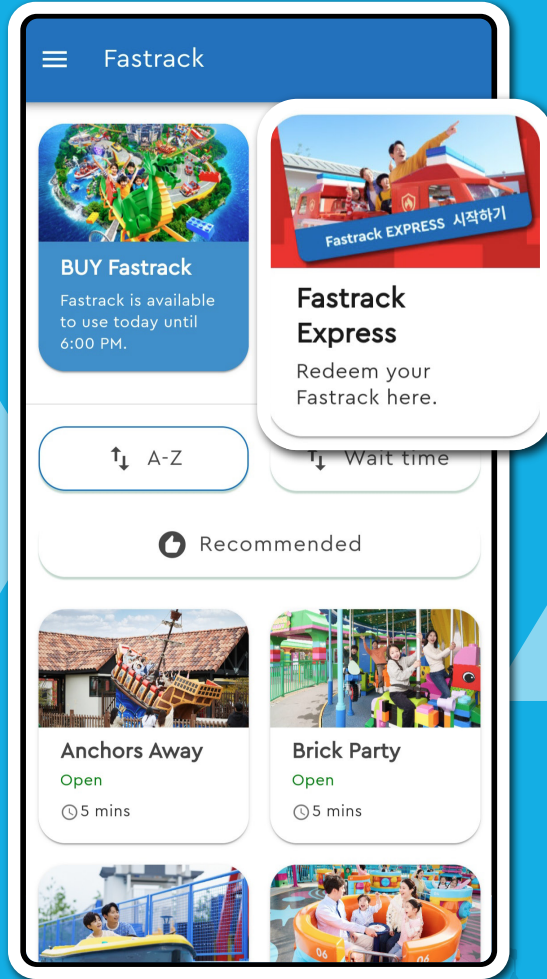

Brick Party
Open
5 mins

legoland-fastrack.kr

Not logged in

- Attractions
- Account
- Log in**
- English
- Terms of Service
- How to use

LoQueue

Log in

Please enter the email address used to for Fastrack or Hero Pass at LEGOLAND Korea, and enter your password. If this is your first time logging in, this is where you will create your

E-mail address

Password

By logging in or creating an account, you are confirming you have read and accept the Fastrack and Hero Pass [terms and conditions](#).

Accept and log in / register

Forgotten your password?

TAP YOUR TICKET

구매한 티켓 확인

Fastrack

CHOOSE A RIDE

예약 희망ライド 선택

TAP "GO TO RIDE IN 2 MINS"

"OO분 후 탑승" 탭

Fastrack