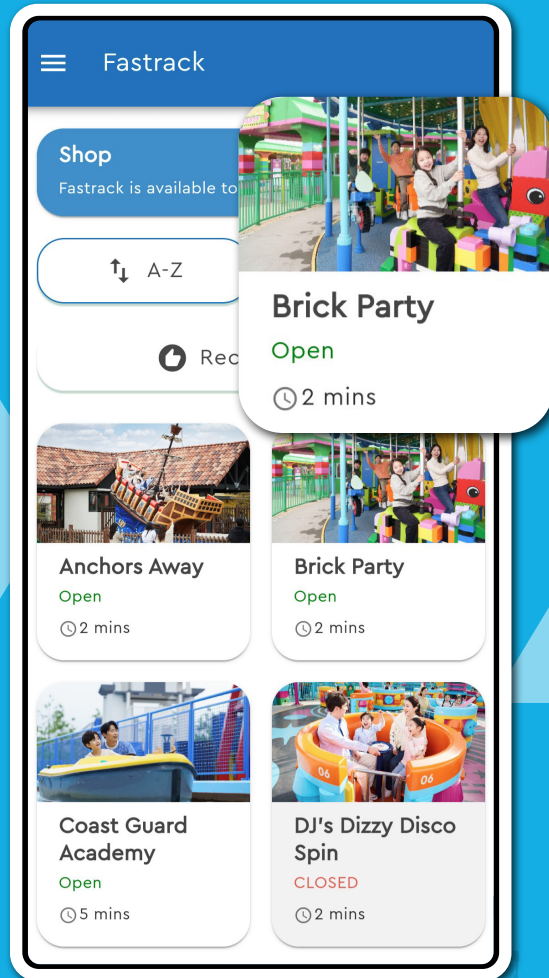

TAP YOUR TICKET

구매한 티켓 확인

Fastrack

CHOOSE A RIDE

예약 희망ライド 선택

TAP "GO TO RIDE IN 2 MINS"

"OO분 후 탑승" 탭

Fastrack

RIDE BOARDING TIME COUNT DOWN

가상의 대기시간

× Brick Party

Brick Party
Open

1 guest Enter in: **000232**

⌚ Doesn't expire
Once this reservation is ready, you can use it whenever you like.

Cancel

Ultimate
₩60,000.00 each

SHOW YOUR QR CODE TO THE RIDE MC (STAFF)

모델 시티즌에게 QR코드를 제시해 주세요!

✓ Brick Party

Brick Party
Open

1 guest

You're up next!

You've reached the front of the queue!
Show this QR code to the attendant at the attraction to be let through.