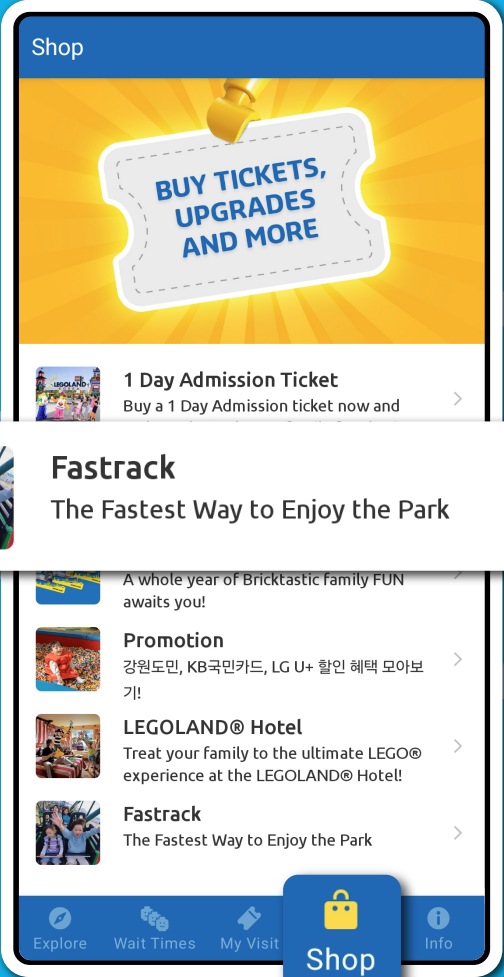

Fastrack

***A GUIDE TO MAKE
THE MOST OUT OF YOUR DAY***

패스트트랙 사용 방법

1

Fastrack

DOWNLOAD LEGOLAND® APP

앱을 다운로드 해주세요.

 **Fastrack**
The Fastest Way to Enjoy the Park >

ACTIVATE NOW

Fastrack

Fastrack

BUY Fastrack
Fastrack is available to use today until 6:00 PM.

Fastrack Express
Redeem your Fastrack here.

A-Z Wait time

Recommended

Anchors Away
Open
5 mins

Brick Party
Open
5 mins

legoland-fastrack.kr

Not logged in

- Attractions
- Account
- Log in**
- English
- Terms of Service
- How to use

LoQueue

Log in

Please enter the email address used to for Fastrack or Hero Pass at LEGOLAND Korea, and enter your password. If this is your first time logging in, this is where you will create your