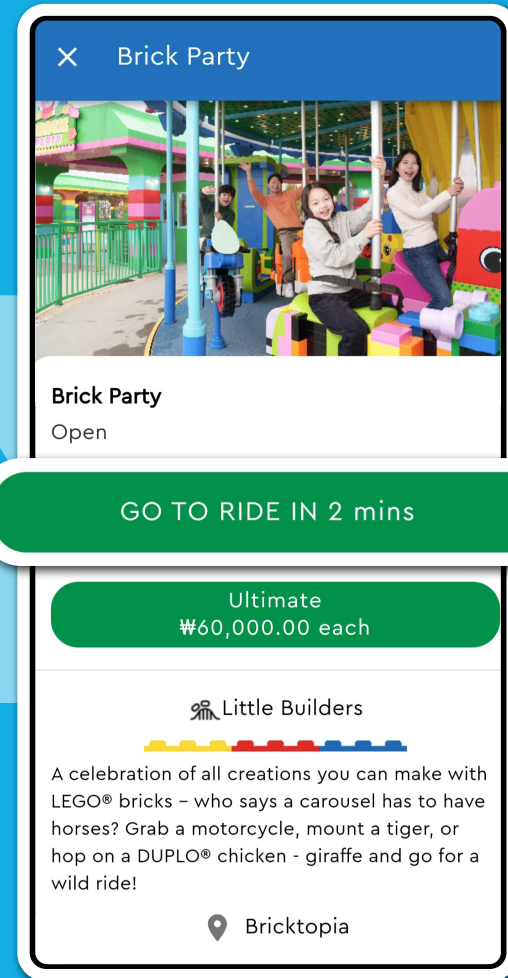

TAP YOUR TICKET

구매한 티켓 확인

Fastrack

CHOOSE A RIDE

예약 희망ライド 선택

TAP "GO TO RIDE IN 2 MINS"

"OO분 후 탑승" 탭

Fastrack

RIDE BOARDING TIME COUNT DOWN

가상의 대기시간

× Brick Party

Brick Party
Open

1 guest Enter in: **000232**

⌚ Doesn't expire
Once this reservation is ready, you can use it whenever you like.

Cancel

Ultimate
₩60,000.00 each