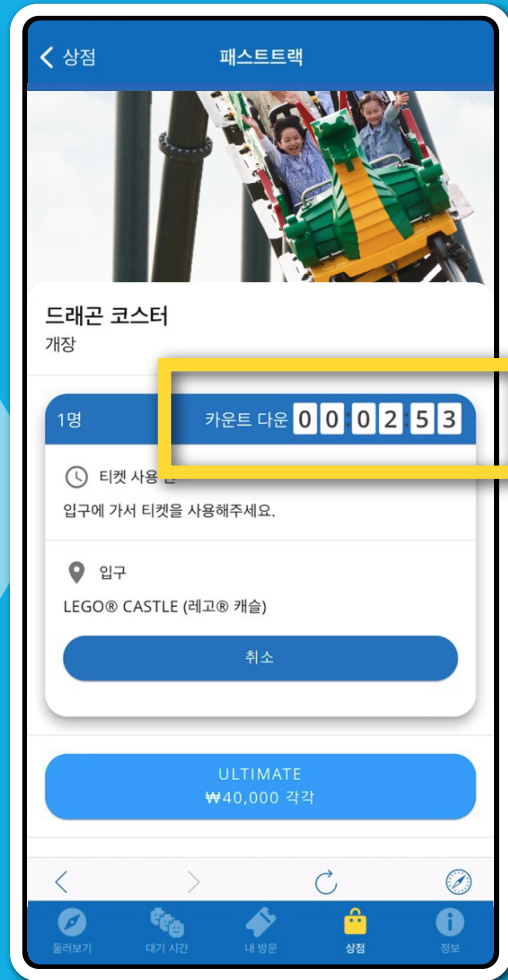

Fastrack

RIDE BOARDING TIME COUNT DOWN

가상의 대기시간